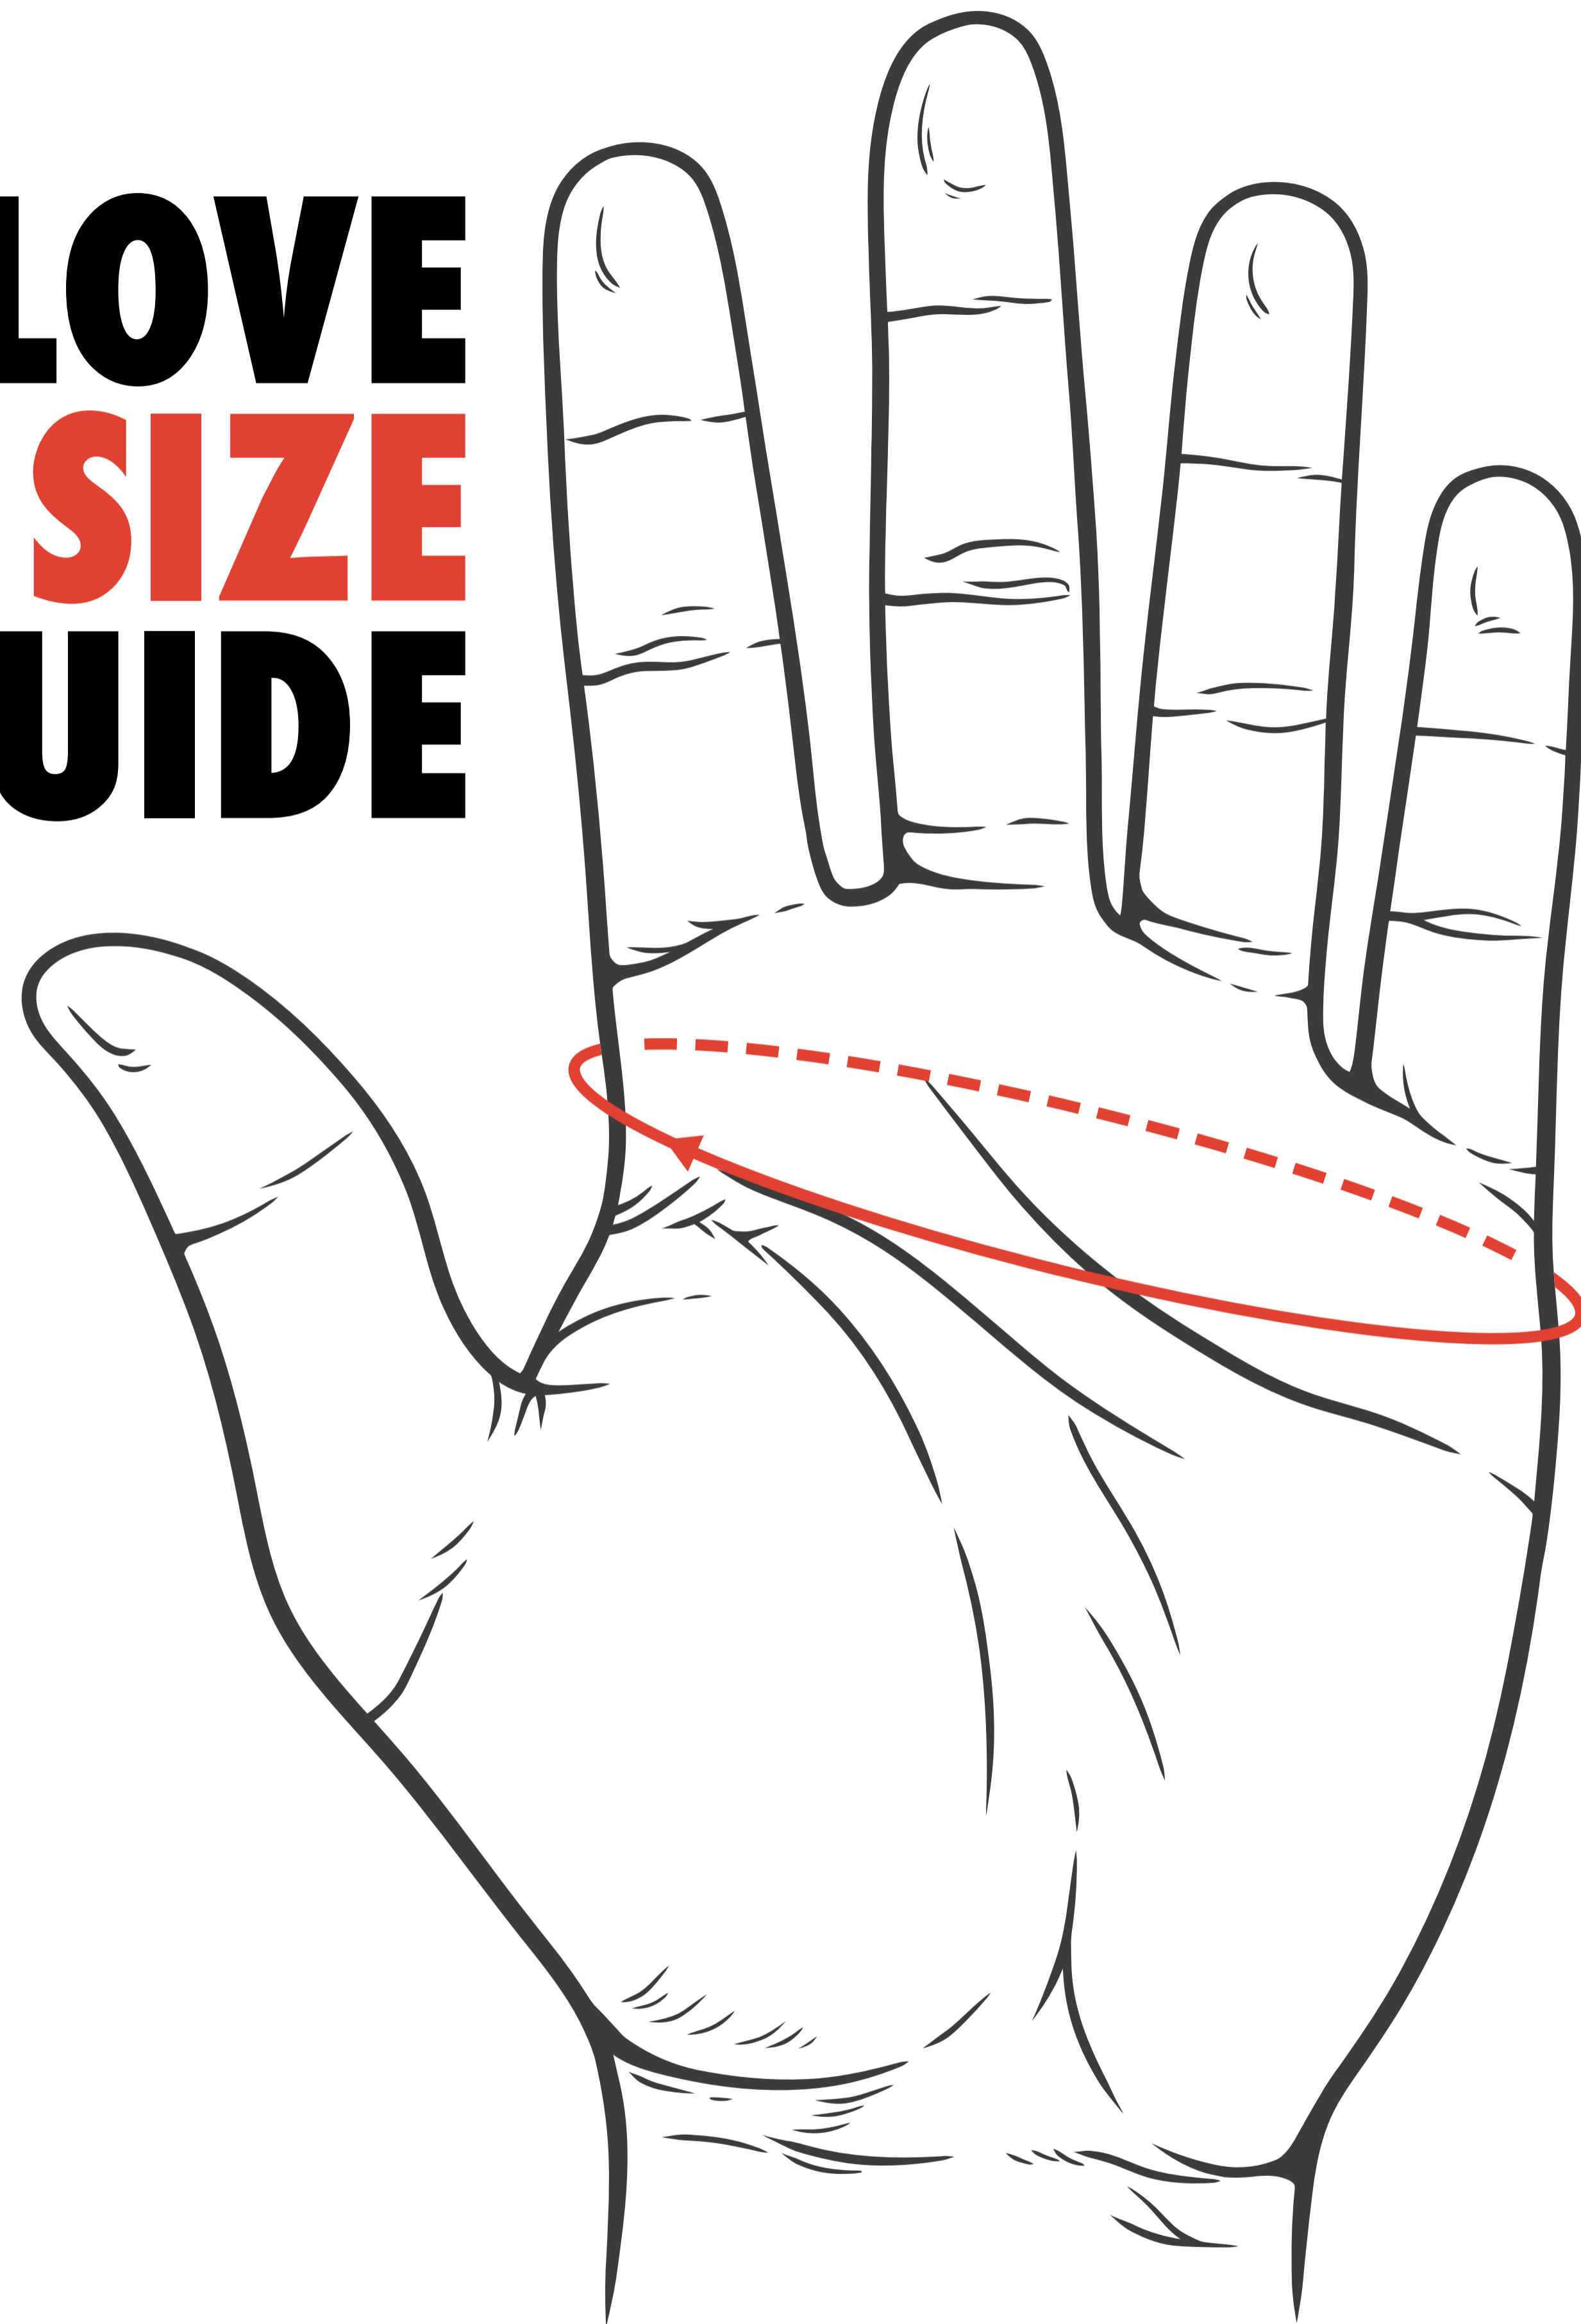

GLOVE SIZE GUIDE

SIZE	MM	INCHES
XS	152	6
S	178	7
M	203	8
L	229	9
XL	254	10
XXL	279	11